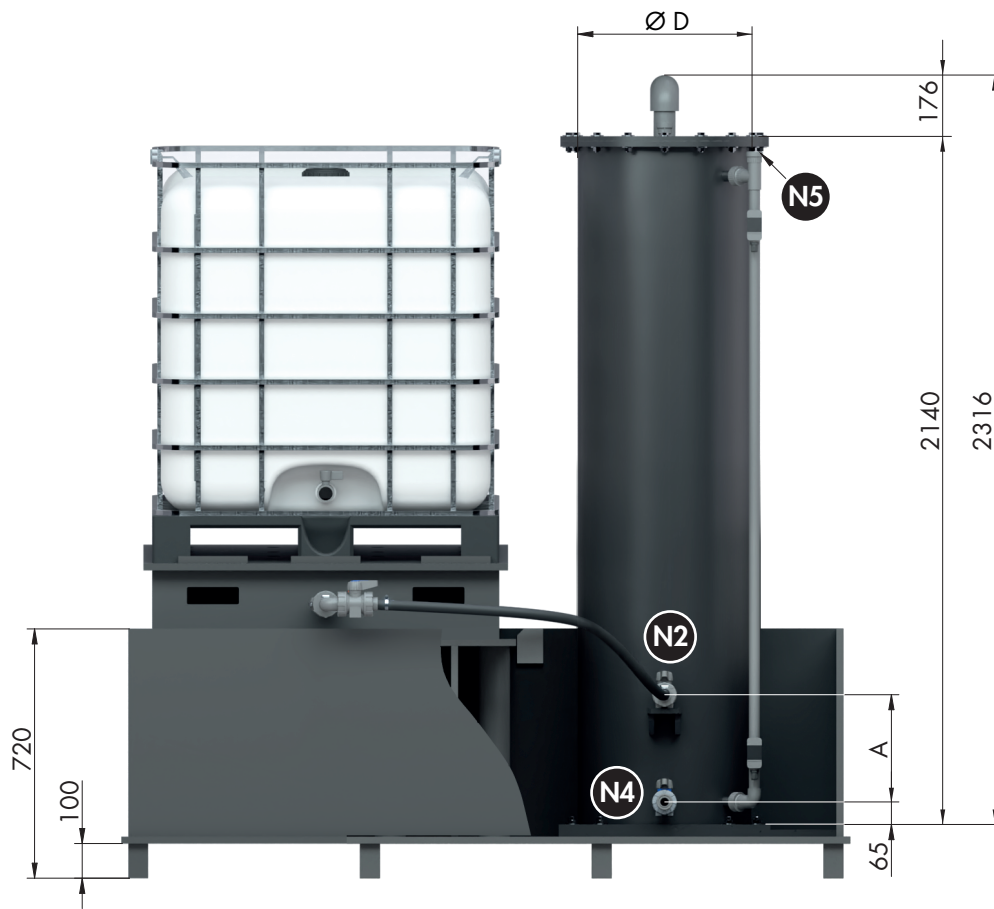

Illustration: IBC emptying station with possible options

ADVANTAGES AT A GLANCE

- Simple assembly of storage surface and storage container
- Inclined support surface ensures complete emptying of the IBC
- Defined residual volume in the storage container when the IBC is completely emptied
- IBCs can be replaced without interrupting the process
- Monitoring with fill level indicator and two float switches

DESCRIPTION

- ① Drip pan
- ② IBC platform
- ③ Reservoir
- ④ Level indicator
- ⑤ Level switch
- ⑥ Aeration DN50

OPTION

- ⑦ Dosing unit
- ⑧ Control cabinet
- ⑨ Continuous level measurement
more options could be implemented

DIMENSIONS

A	$\varnothing D$
50 litre	500
100 litre	500
150 litre	630
200 litre	630
300 litre	710

CONNECTIONS

N1	IBC outlet	
N2	Input reservoir	$\varnothing 25$
N3	Connection for reservoir cover	G1½
N4	Output reservoir	G1½
N5	Level indicator connection	G1½