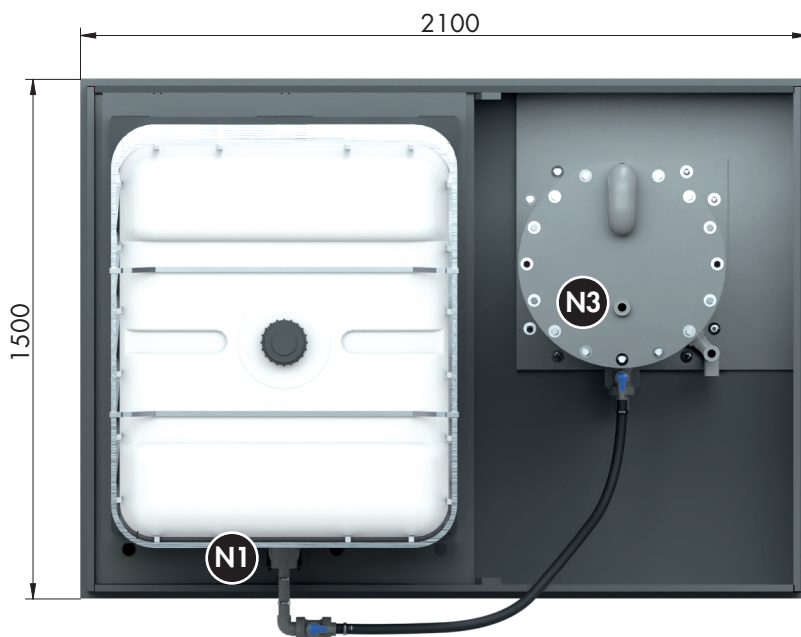

Illustration: IBC emptying station with possible options

ADVANTAGES AT A GLANCE

- Simple assembly of storage surface and storage container
- Inclined support surface ensures complete emptying of the IBC
- Defined residual volume in the storage container when the IBC is completely emptied
- IBCs can be replaced without interrupting the process
- Monitoring with fill level indicator and two float switches

DESCRIPTION

- ① Drip pan
- ② IBC platform
- ③ Reservoir
- ④ Level indicator
- ⑤ Level switch
- ⑥ Aeration DN50

OPTION

- ⑦ Dosing unit
- ⑧ Control cabinet
- ⑨ Continuous level measurement
more options could be implemented

DIMENSIONS

A	$\varnothing D$
50 litre	500
100 litre	500
150 litre	630
200 litre	630
300 litre	710

CONNECTIONS

N1	IBC outlet	
N2	Input reservoir	$\varnothing 25$
N3	Connection for reservoir cover	G1½
N4	Output reservoir	G1½
N5	Level indicator connection	G1½